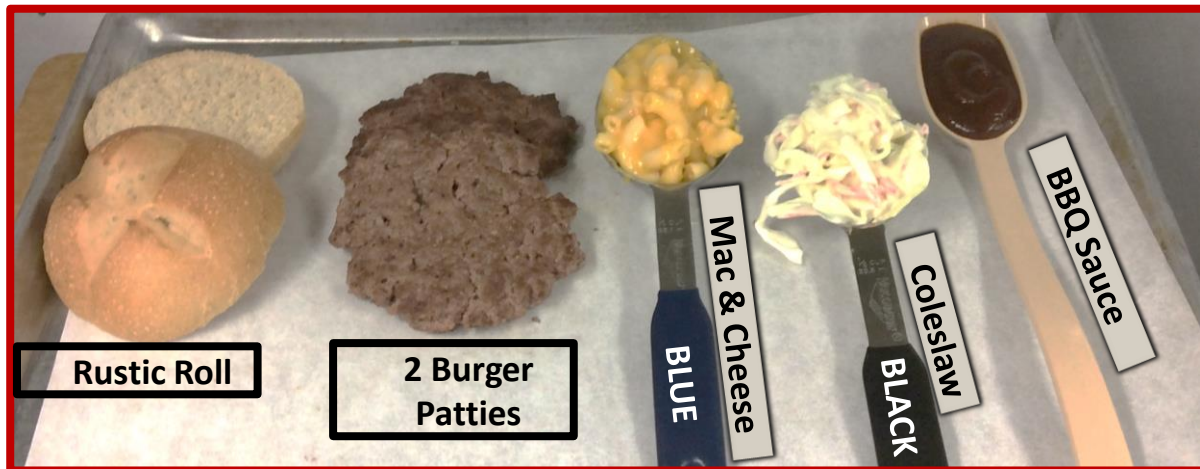

# Southern BBQ Burger

Presentation

**1<sup>st</sup>  
Burger**

**1 BLUE  
Mac &  
Cheese**

**2<sup>nd</sup>  
Burger**

**1 BLACK  
Coleslaw**

**1 TAN  
BBQ Sauce**

Before Adding the Bun Crown  
Add 2 Tomato Slices  
3 Onion Rings  
One Lettuce Leaf